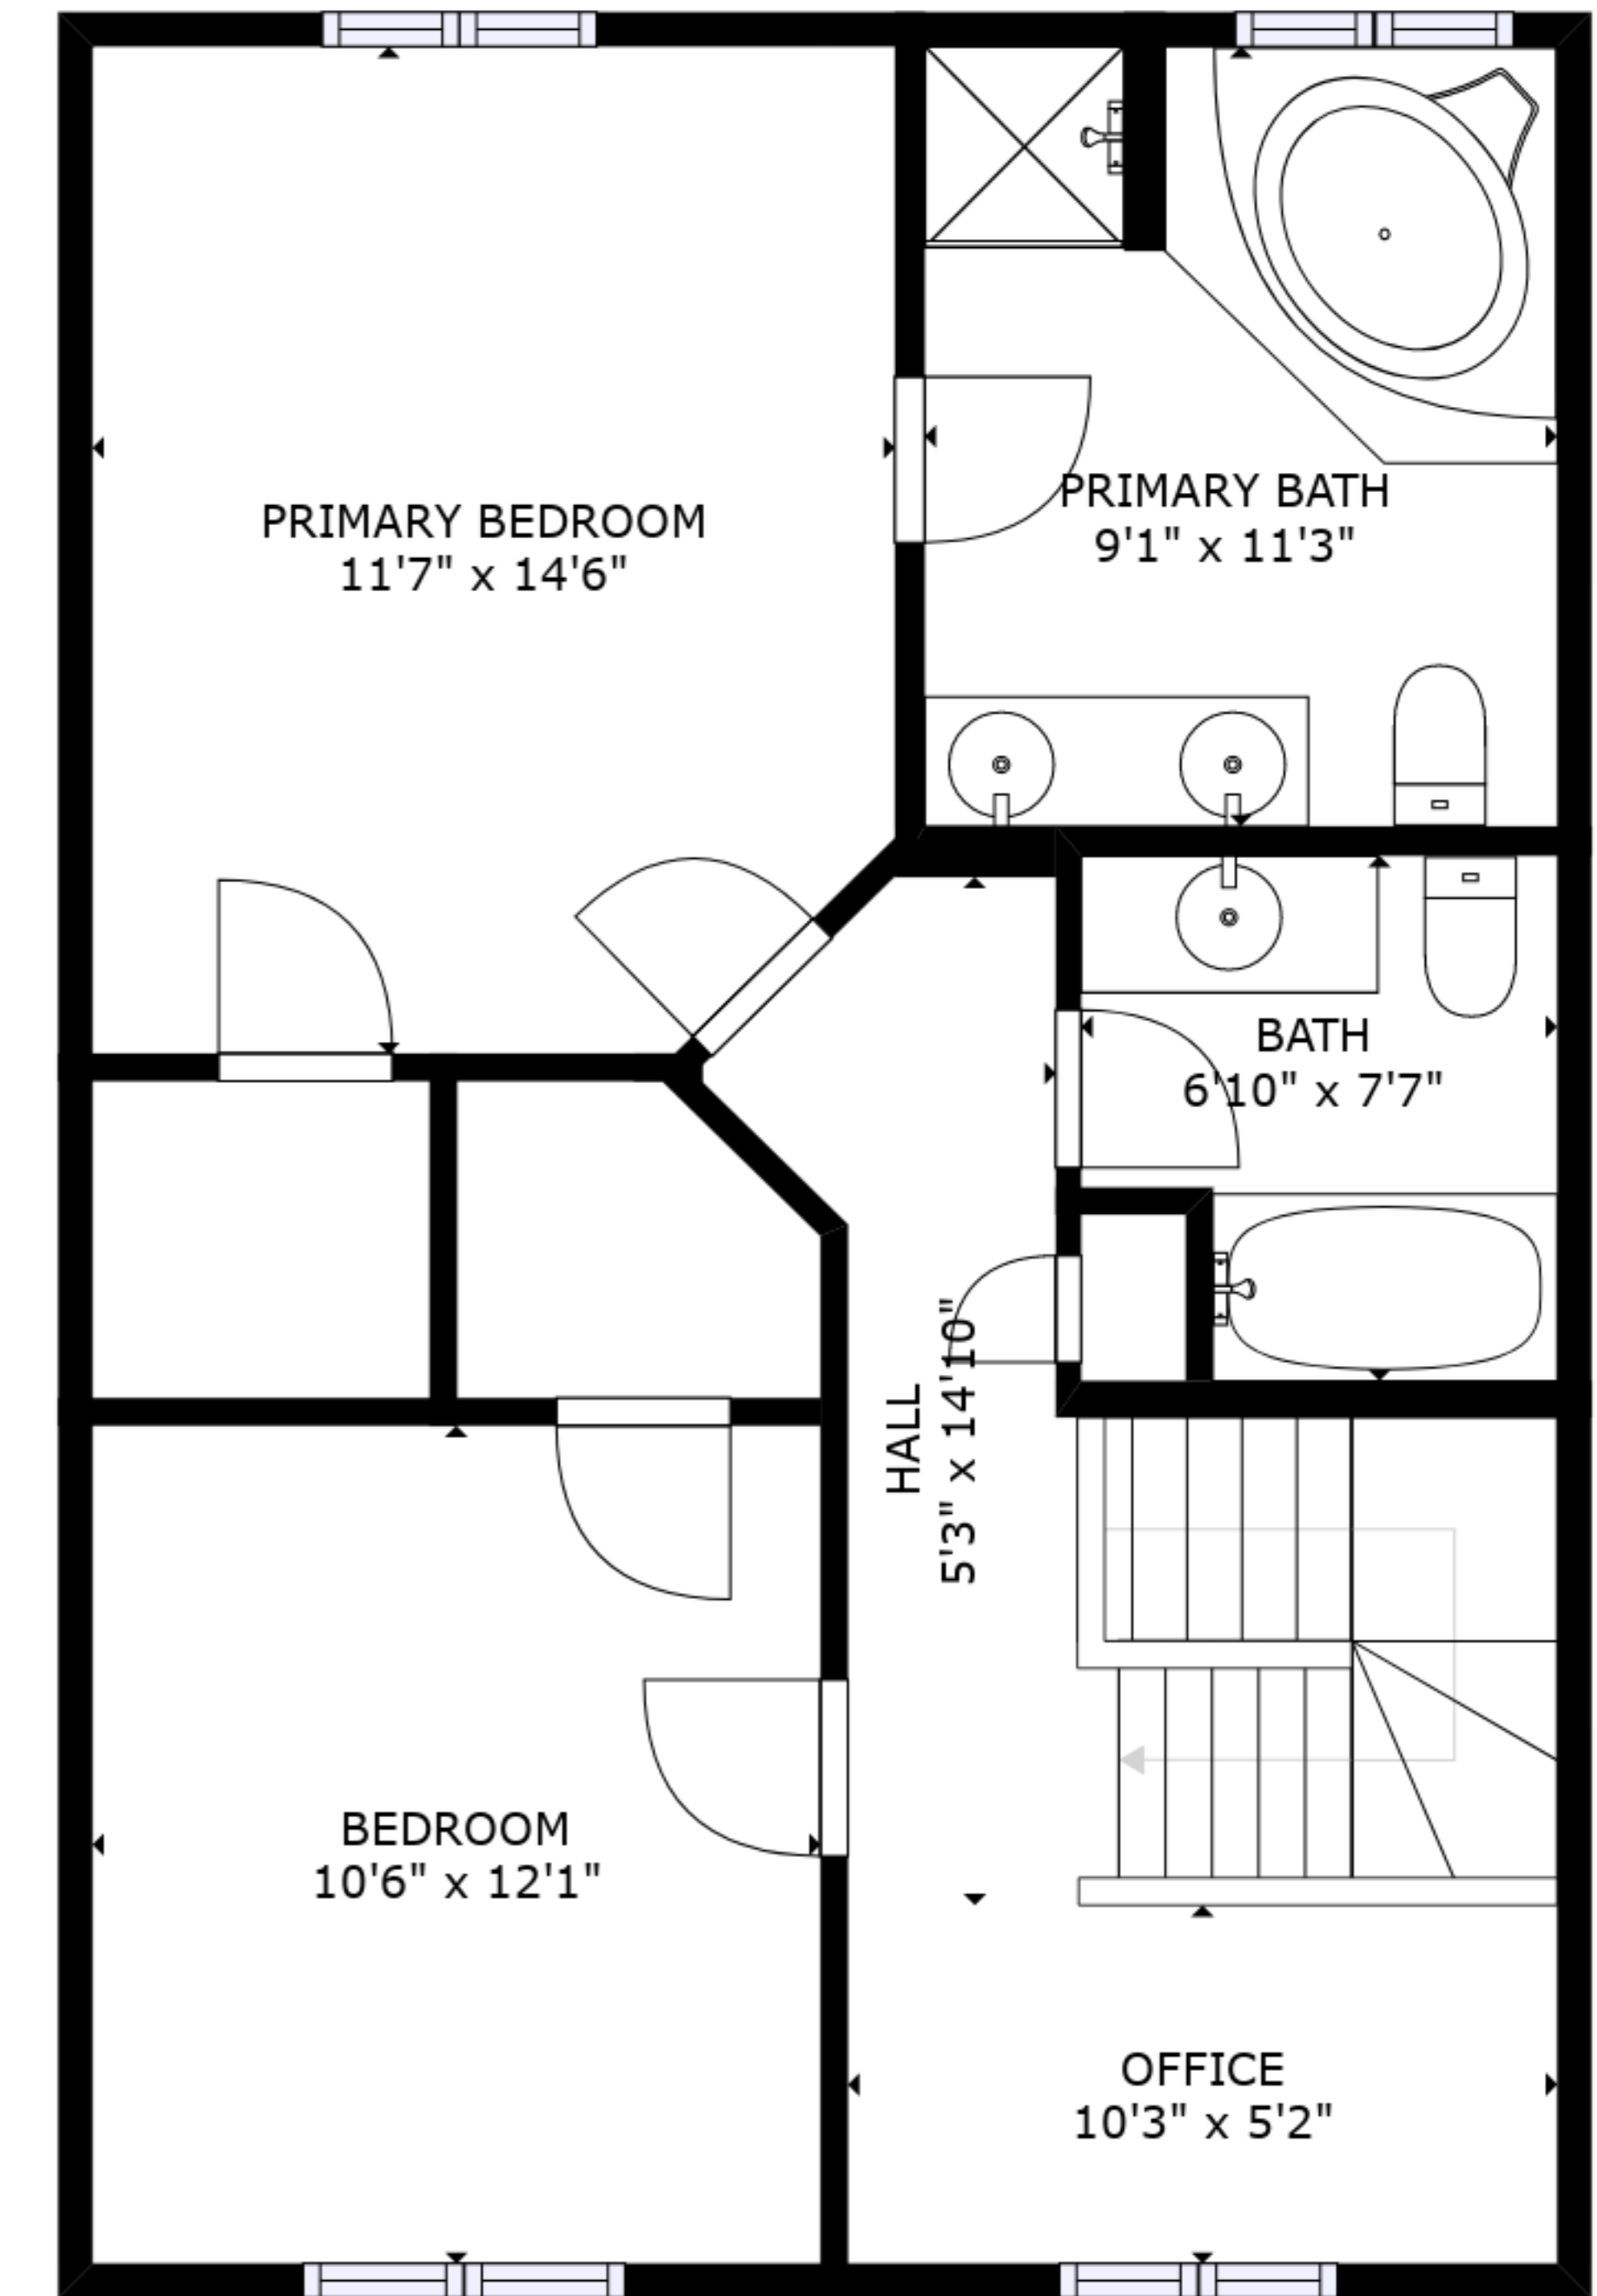

FLOOR 1

FLOOR 2

FLOOR 3

GROSS INTERNAL AREA
 FLOOR 1: 575 sq. ft, FLOOR 2: 574 sq. ft
 FLOOR 3: 673 sq. ft, EXCLUDED AREAS:
 PATIO: 119 sq. ft
 TOTAL: 1823 sq. ft

SIZES AND DIMENSIONS ARE APPROXIMATE, ACTUAL MAY VARY.