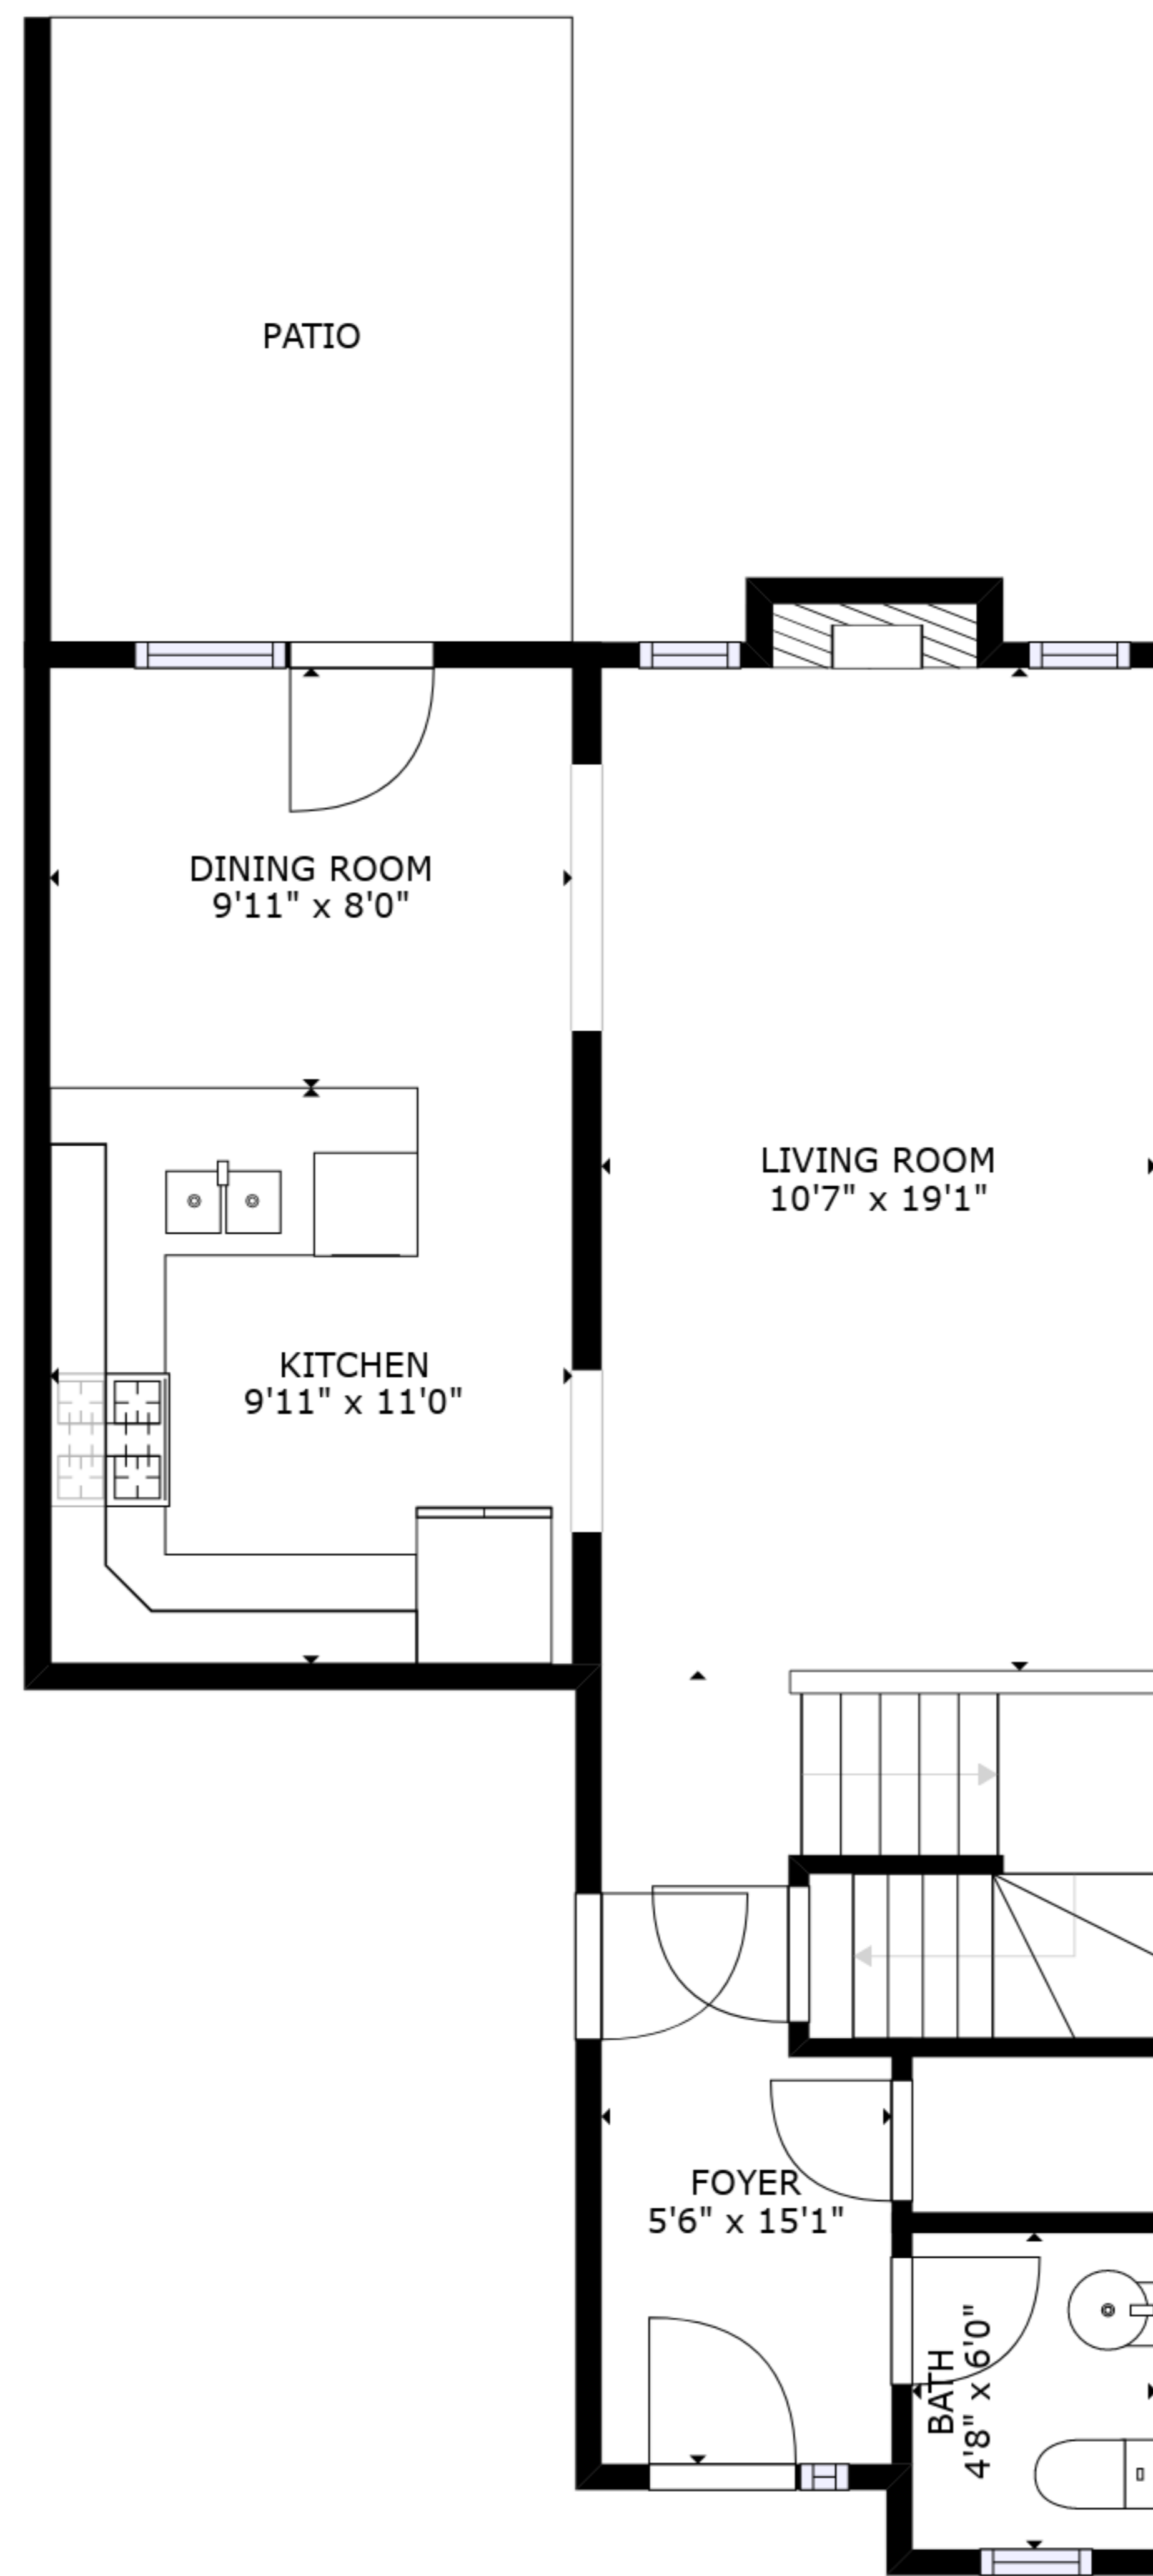

FLOOR 1

FLOOR 2

FLOOR 3

GROSS INTERNAL AREA
 FLOOR 1: 575 sq. ft, FLOOR 2: 574 sq. ft
 FLOOR 3: 673 sq. ft, EXCLUDED AREAS:
 PATIO: 119 sq. ft
 TOTAL: 1823 sq. ft

SIZES AND DIMENSIONS ARE APPROXIMATE, ACTUAL MAY VARY.