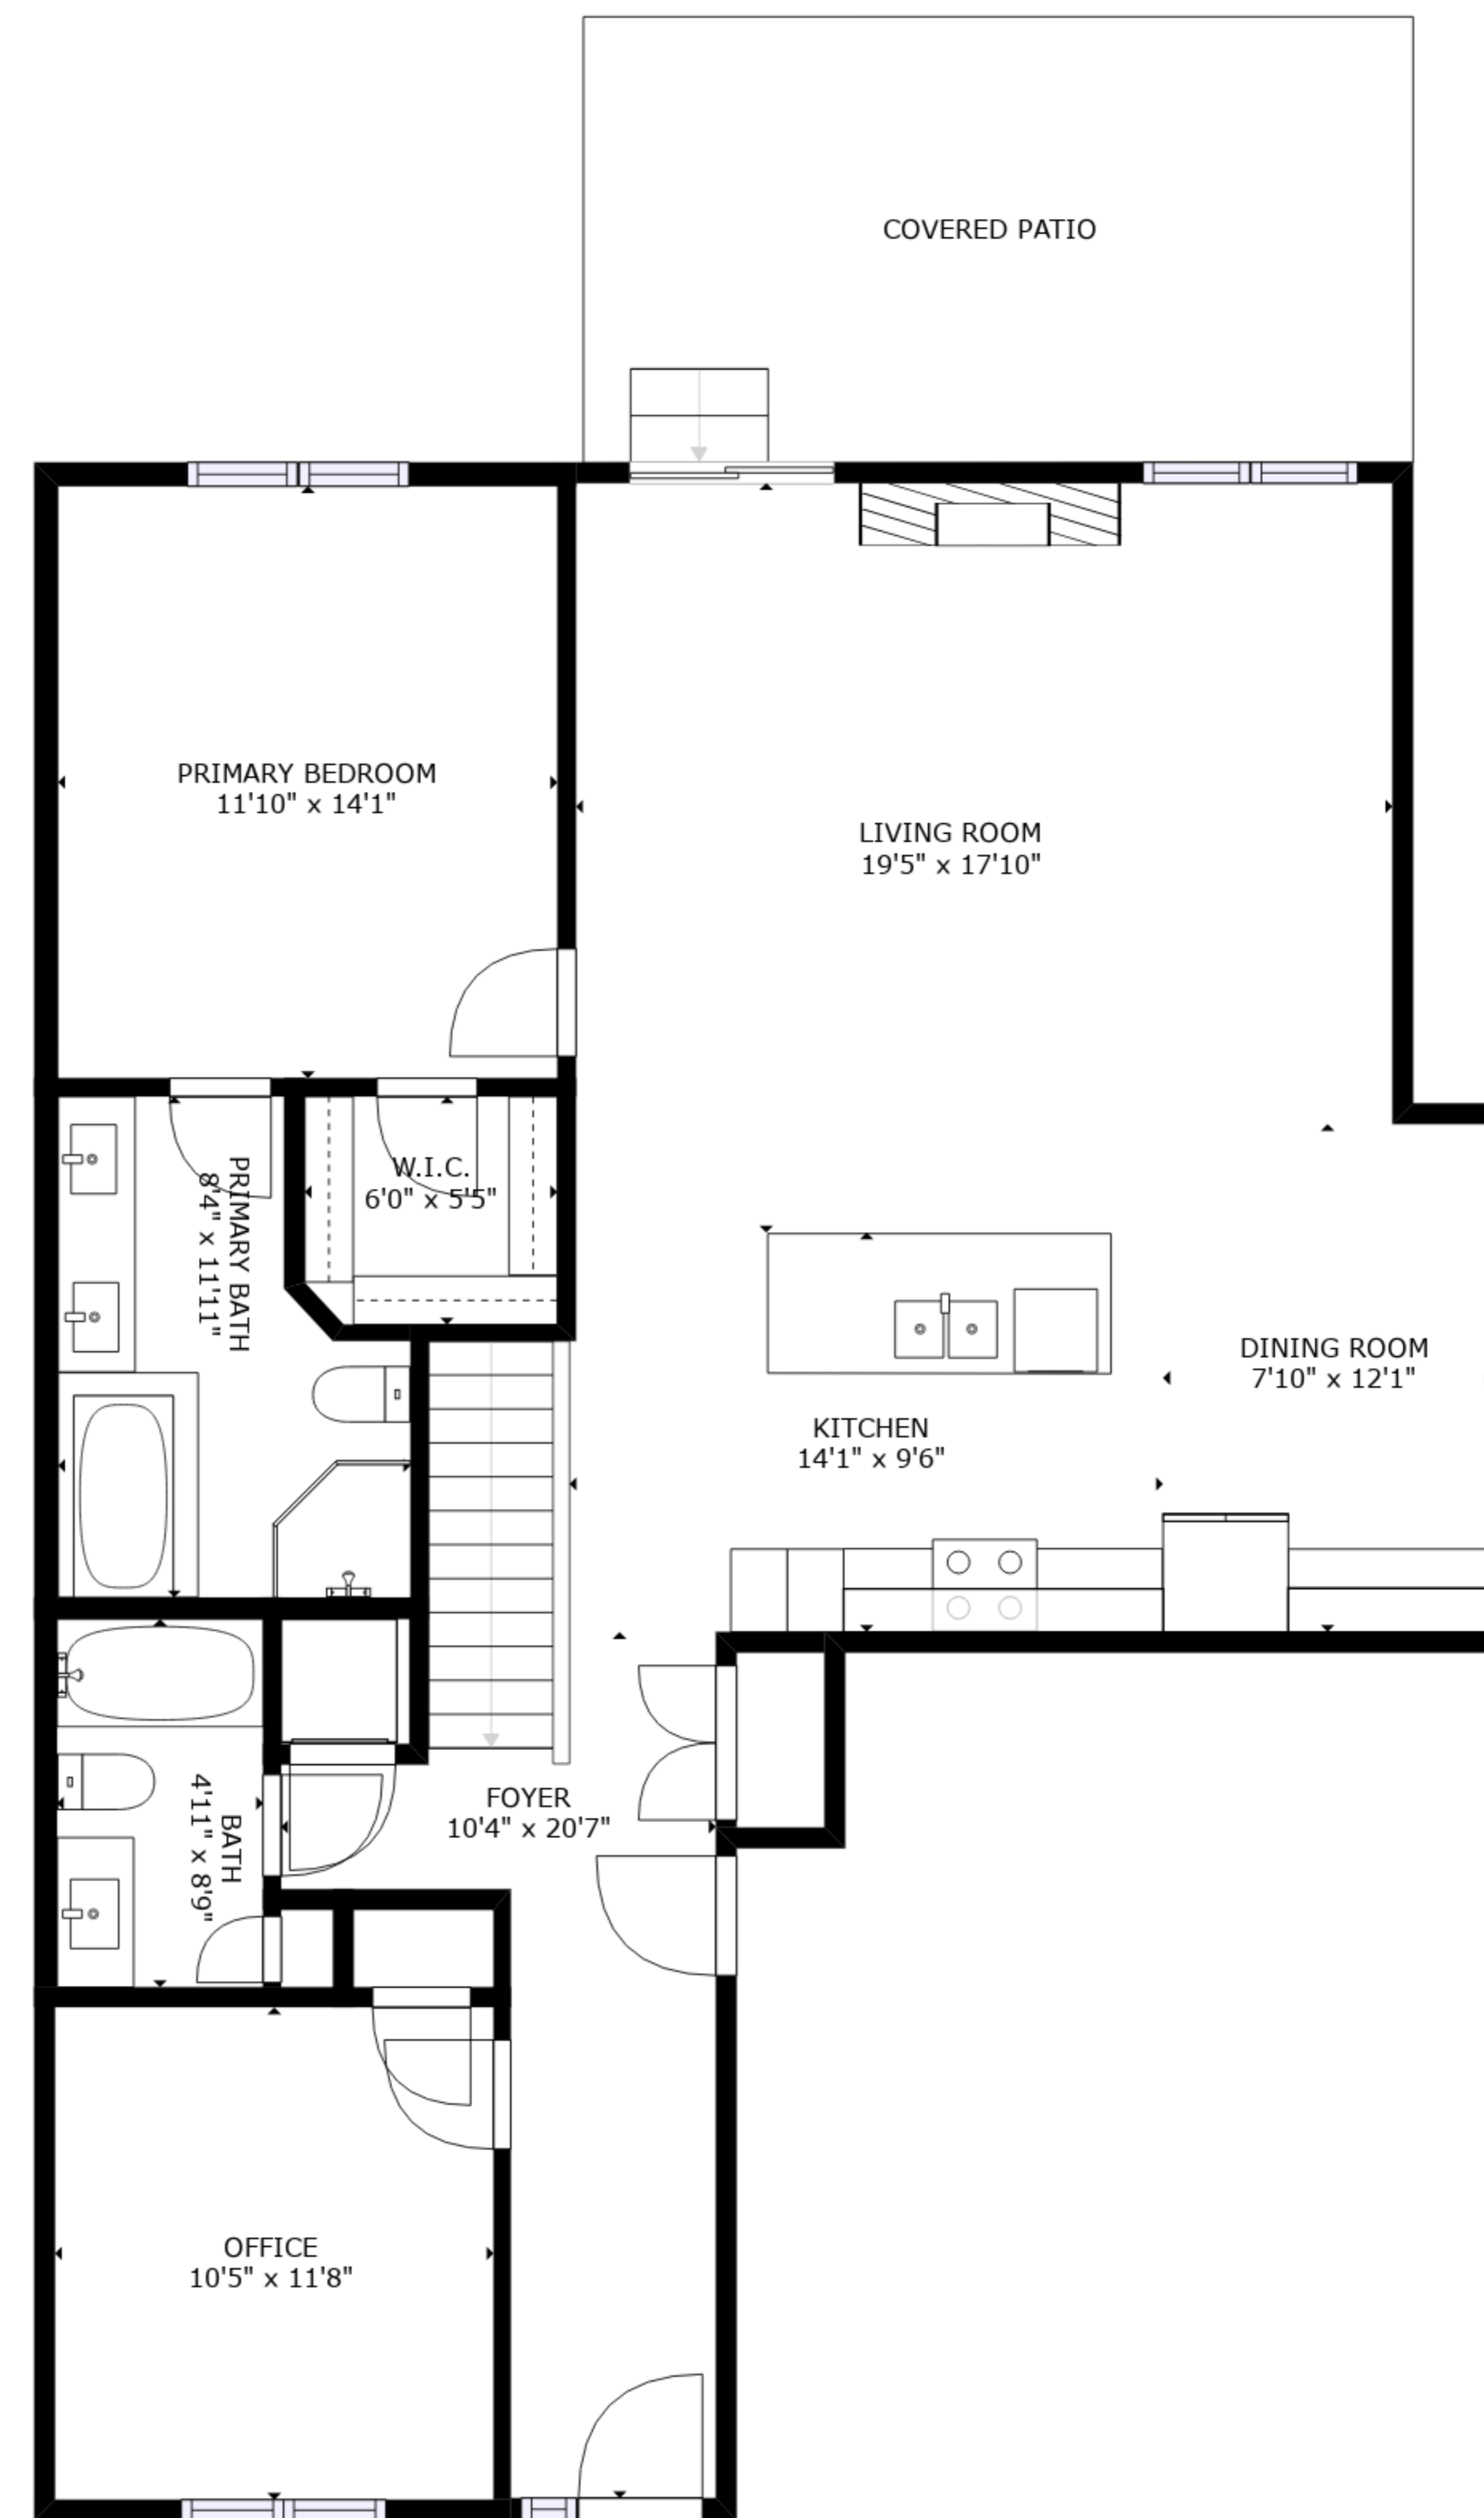

FLOOR 1

FLOOR 2

GROSS INTERNAL AREA
 FLOOR 1: 1168 sq. ft, FLOOR 2: 1226 sq. ft
 EXCLUDED AREAS: , PATIO: 209 sq. ft
 TOTAL: 2394 sq. ft

SIZES AND DIMENSIONS ARE APPROXIMATE, ACTUAL MAY VARY.