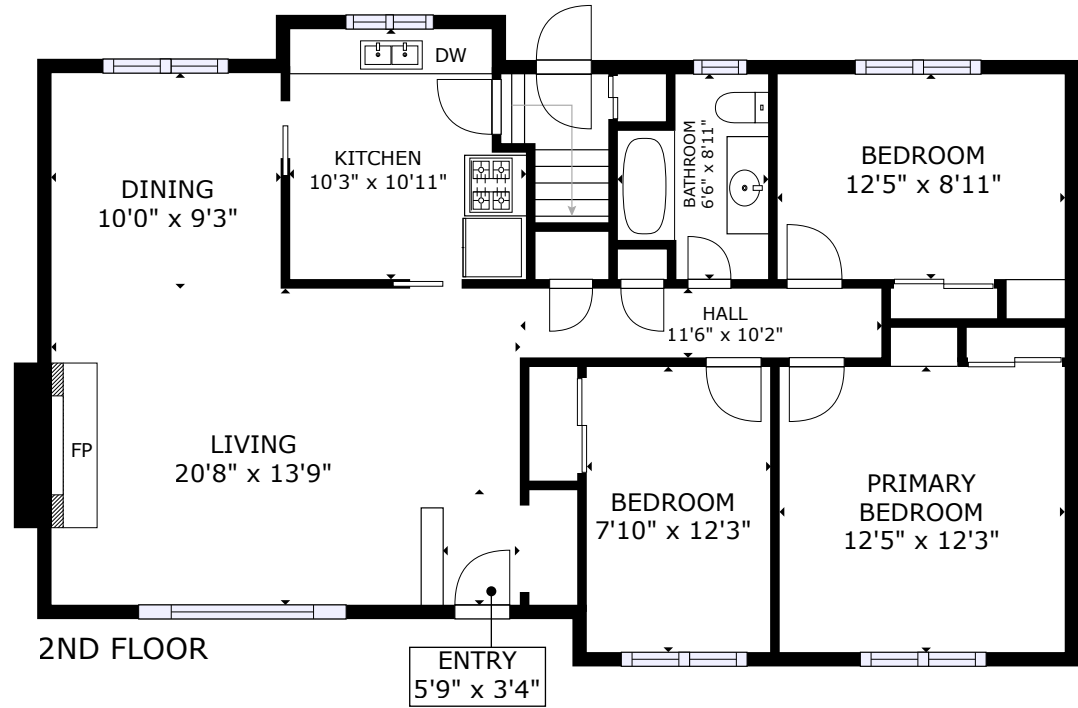

1ST FLOOR

2ND FLOOR

GROSS INTERNAL AREA
 1ST FLOOR: 1,085 sq. ft, 2ND FLOOR: 1,081 sq. ft
 TOTAL: 2,166 sq. ft

SIZES AND DIMENSIONS ARE APPROXIMATE, ACTUAL MAY VARY.