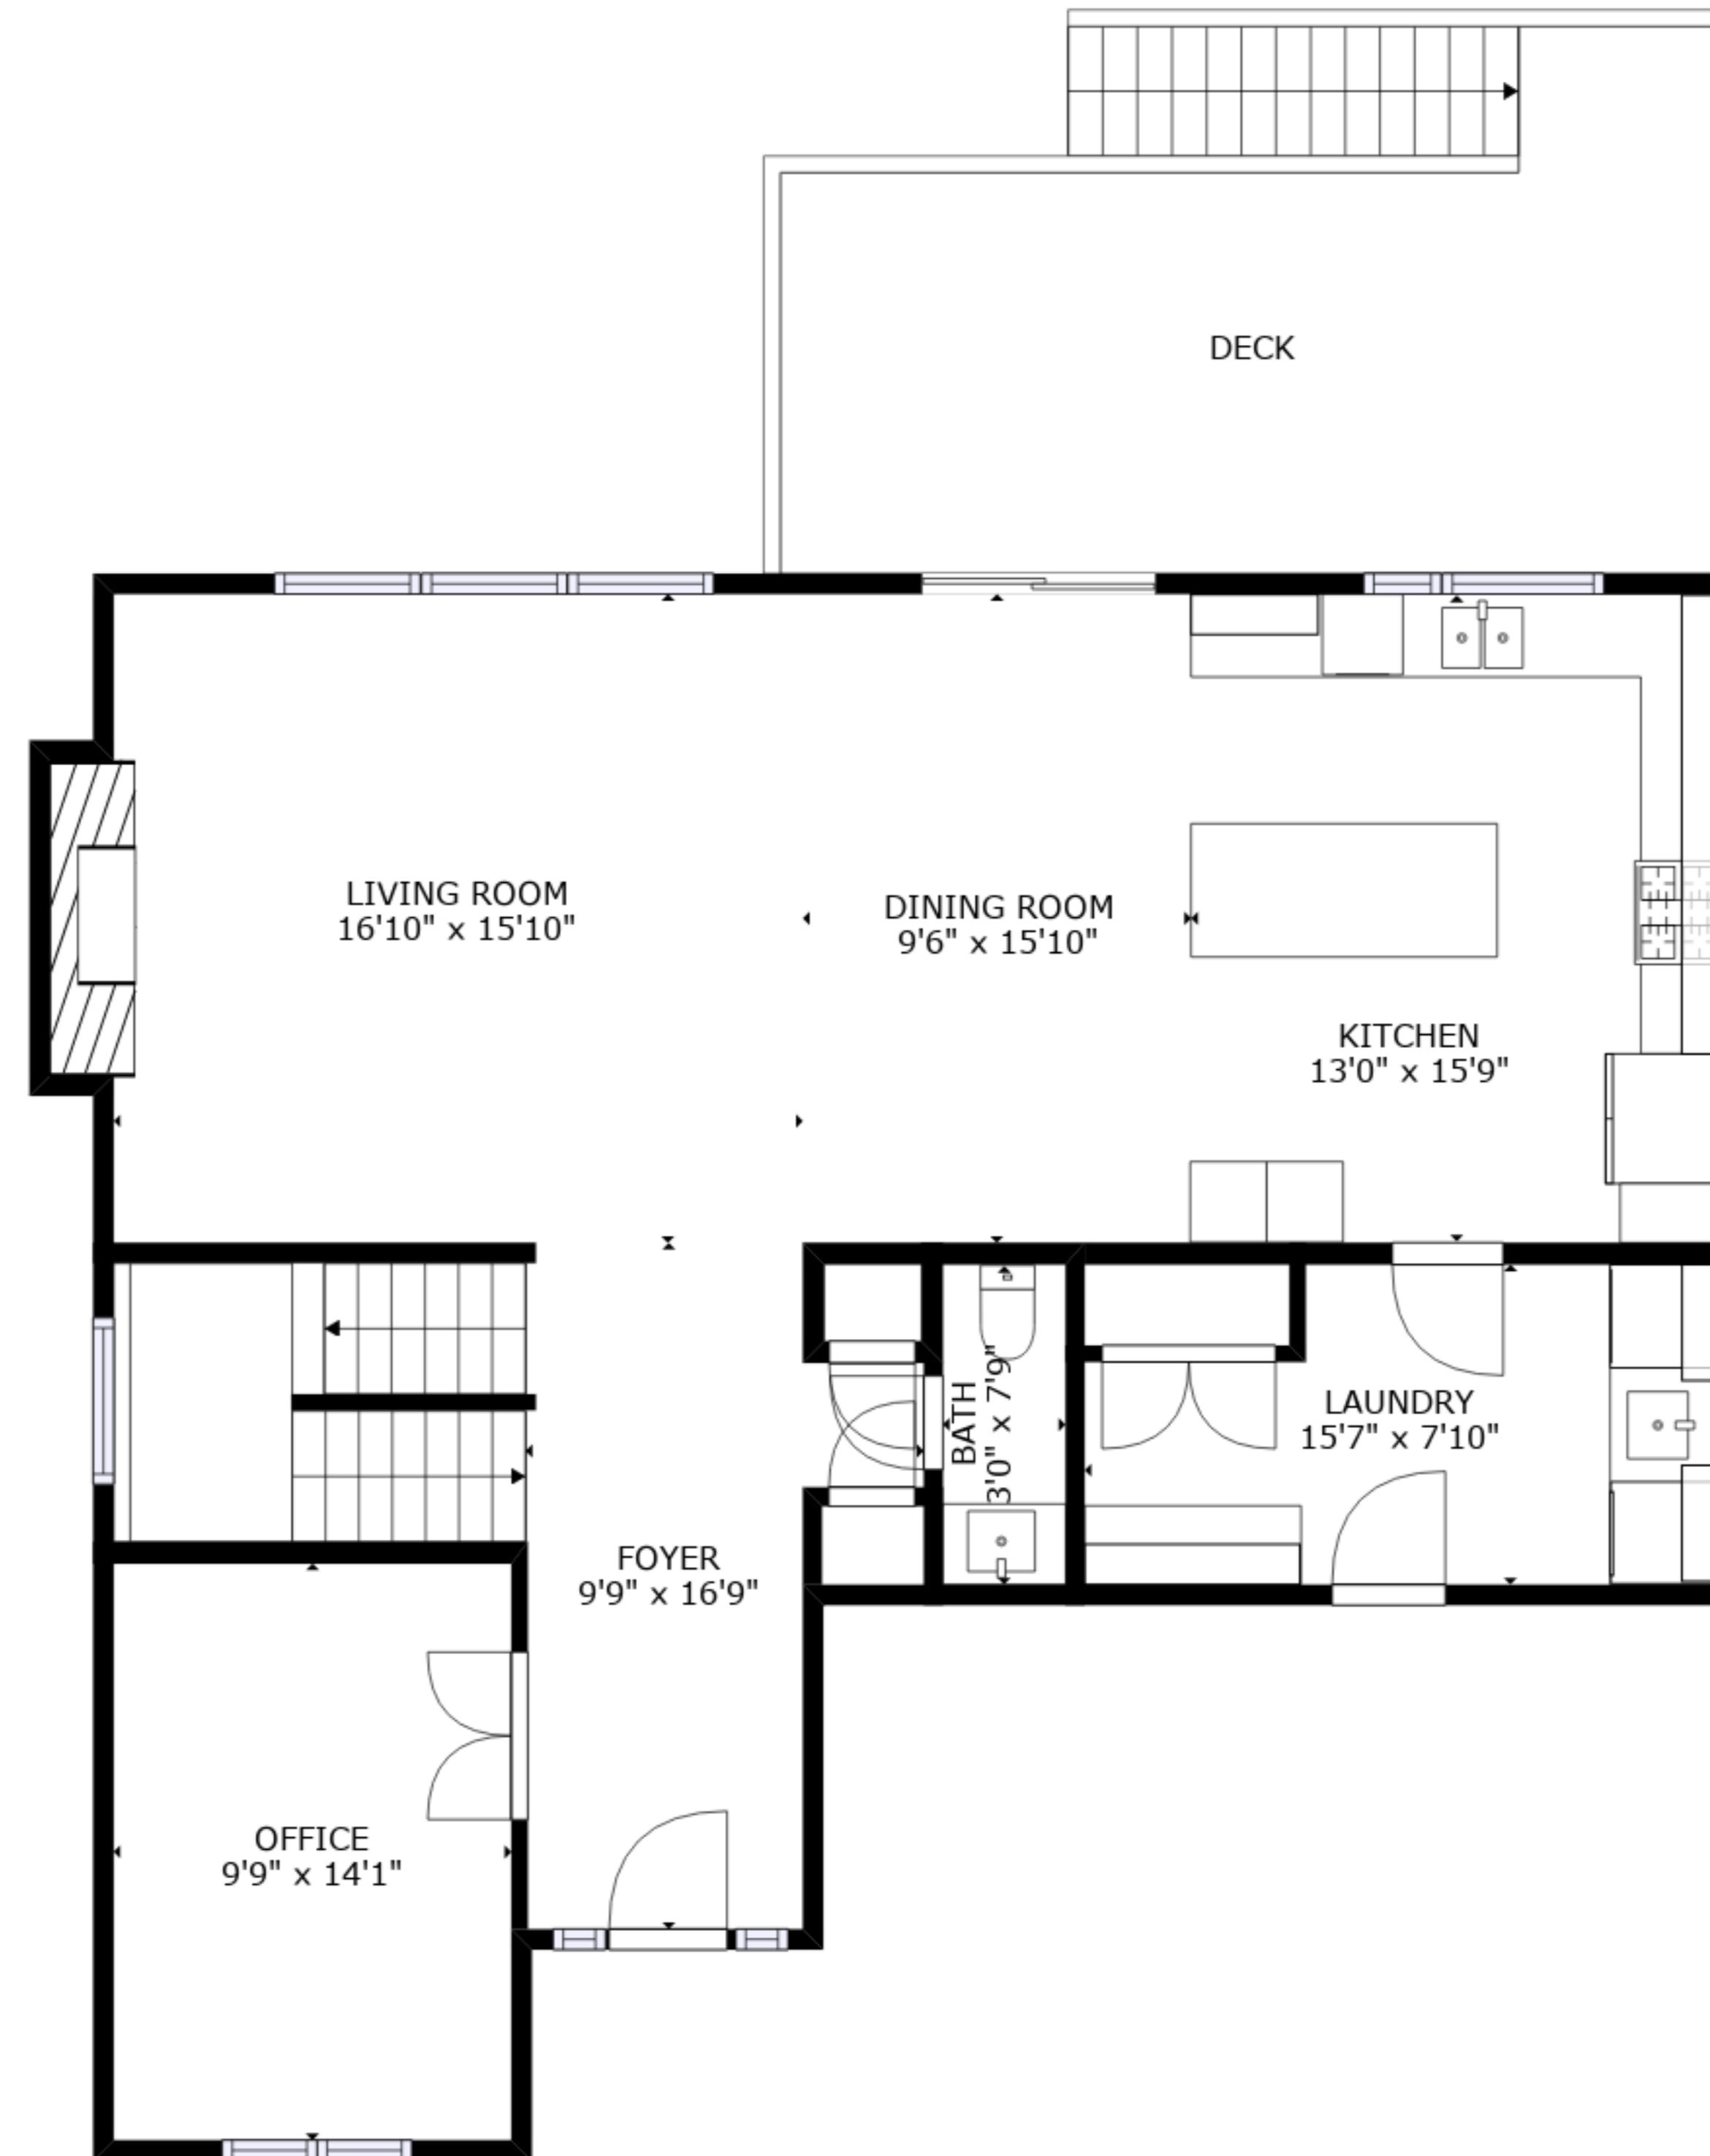

FLOOR 1

FLOOR 2

FLOOR 3

GROSS INTERNAL AREA  
 FLOOR 1: 1064 sq. ft, FLOOR 2: 1154 sq. ft  
 FLOOR 3: 1375 sq. ft, EXCLUDED AREAS:  
 PATIO: 421 sq. ft, DECK: 245 sq. ft  
 TOTAL: 3592 sq. ft

SIZES AND DIMENSIONS ARE APPROXIMATE, ACTUAL MAY VARY.