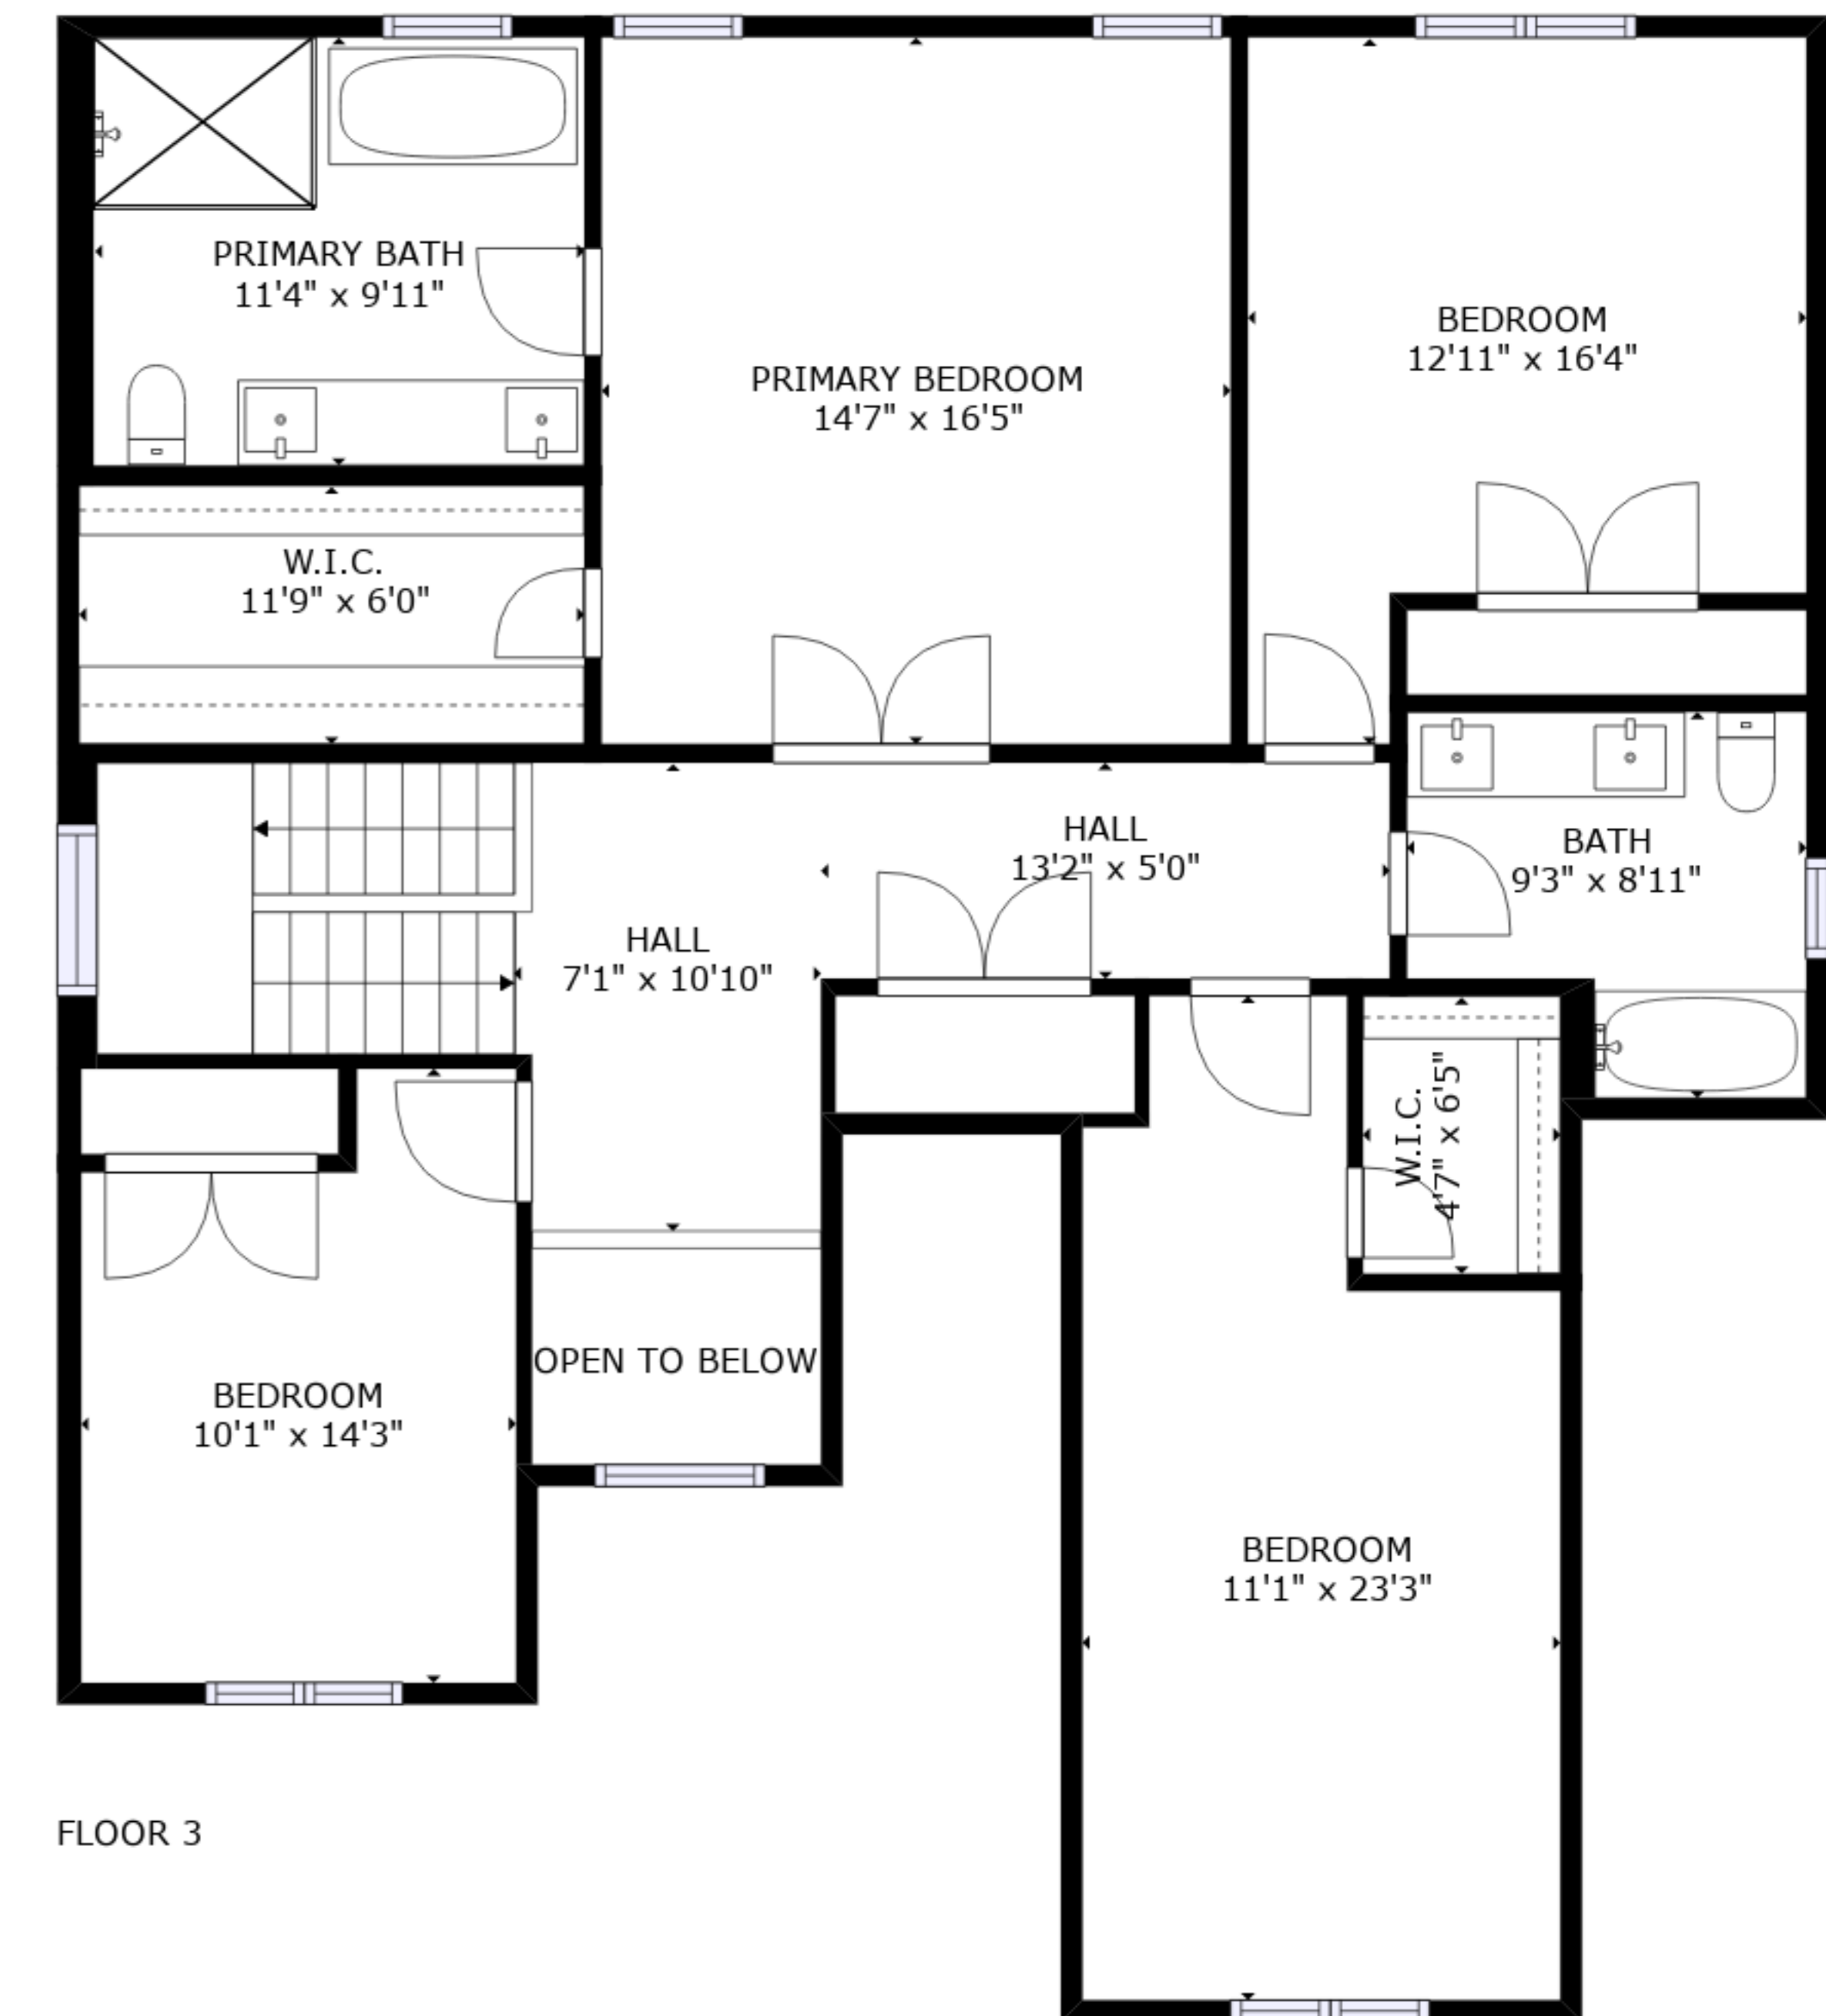

FLOOR 1

FLOOR 2

FLOOR 3

GROSS INTERNAL AREA  
 FLOOR 1: 1064 sq. ft, FLOOR 2: 1154 sq. ft  
 FLOOR 3: 1375 sq. ft, EXCLUDED AREAS:  
 PATIO: 421 sq. ft, DECK: 245 sq. ft  
 TOTAL: 3592 sq. ft

SIZES AND DIMENSIONS ARE APPROXIMATE, ACTUAL MAY VARY.